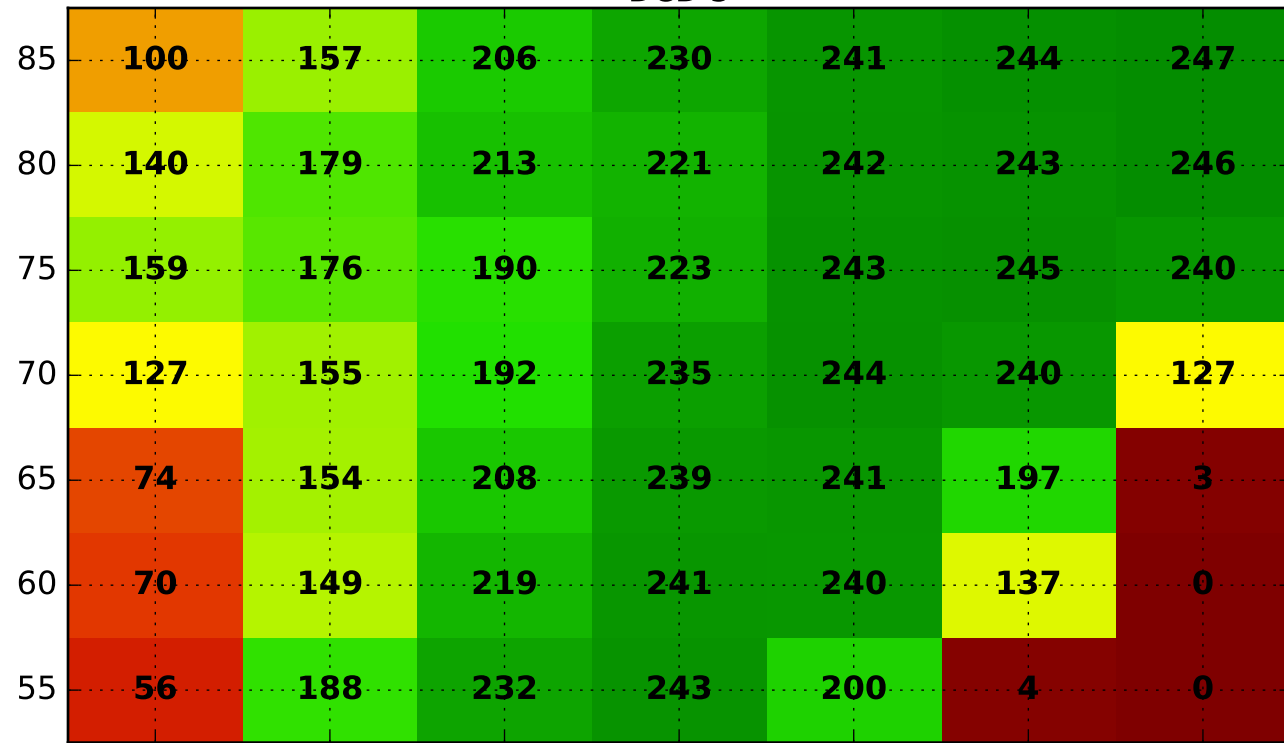

W03_IF - product of all criteria

DCD 1

DCD 2

DCD 3

DCD 4

good channels