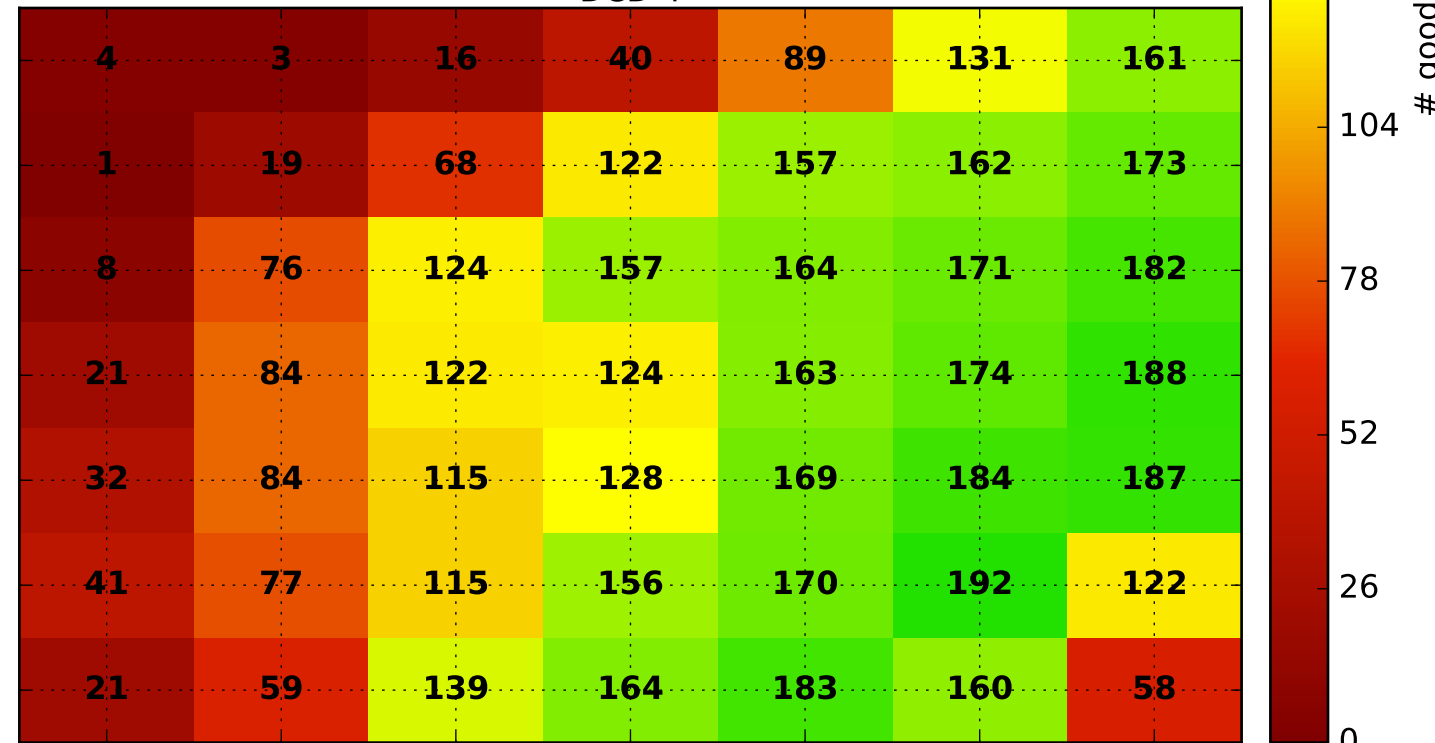

W03_IF - product of all criteria

DCD 1

DCD 2

DCD 3

DCD 4

good channels